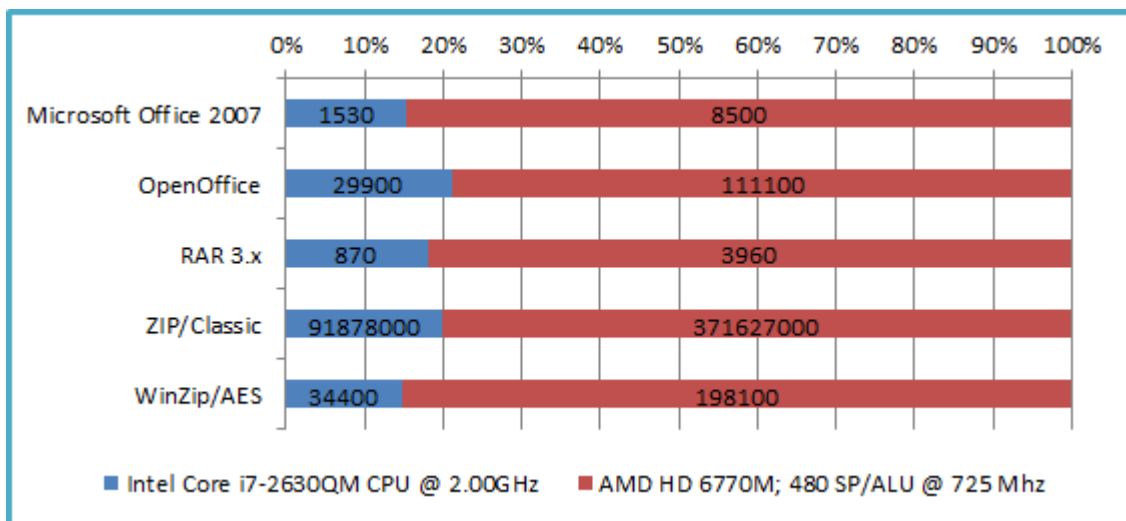

GPU Password Recovery

Leverage GPU computing on modern AMD and NVIDIA graphics cards for guaranteed high speed retrieval of hard-to-recover passwords.

That's the principle behind all of our **Accent Password Recovery Tools** –

innovative solutions **for recovering lost passwords**

using AMD and NVIDIA graphics cards.

Accent Password Recovery Tools – are the high-tech solution to lost passwords, guaranteeing fast recovery on modern Intel and AMD processors and lightning-fast speeds using GPU computing on AMD and NVIDIA graphics cards.

Why GPU computing?

GPU computing is a promising technology for achieving maximum computational speed when recovering a certain type of password. In terms of speed, modern graphics cards far surpass the latest processors and even hardware accelerators like Tableau. Accent Password Recovery Tools runs on AMD and NVIDIA graphics cards.

Graphic: Recovery speed difference for CPU and GPU (passwords per second)